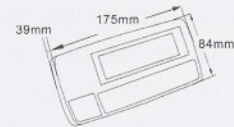

Pallet Truck Scales

Features

- Capacities from 1t to 2t
- Instant weight readings are available as soon as the forks are raised
- Application programs include: hold function, Accumulation, unit conversion
- Rugged construction for long life
- Rechargeable battery provide up to 30 hours of continuous use
- 6 mechanical switch keys

Compact packing with wood pallet

85mm height low profile

Dimension (mm)

Fork Overall	Width (a)
EU version	555mm
US version	688mm

Model	Divisions	Capacity	Readability	Approx. Weight	Version	Approvals
TPR-2000	2000d	2000kg	1kg	148kg	EU	CE
TPR-2000a		5000lb	2lb	158kg	US	CE