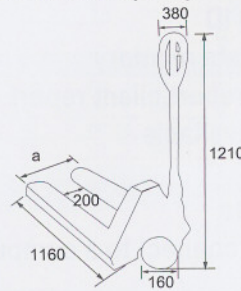

Pallet Truck Scales

Features

- Capacities from 1t to 2t
- Instant weight readings are available as soon as the forks are raised
- Application programs include: hold function, Accumulation, unit conversion
- Rugged construction for long life
- Rechargeable battery provide up to 30 hours of continuous use
- 6 mechanical switch keys

Compact packing with wood pallet

85mm height low profile

Dimension (mm)

Fork Overall	Width (a)
EU version	555mm
US version	688mm

Model	Divisions	Capacity	Readability	Approx. Weight	Version	Approvals
TPR-2000	2000d	2000kg	1kg	148kg	EU	CE
TPR-2000a		5000lb	2lb	158kg	US	CE